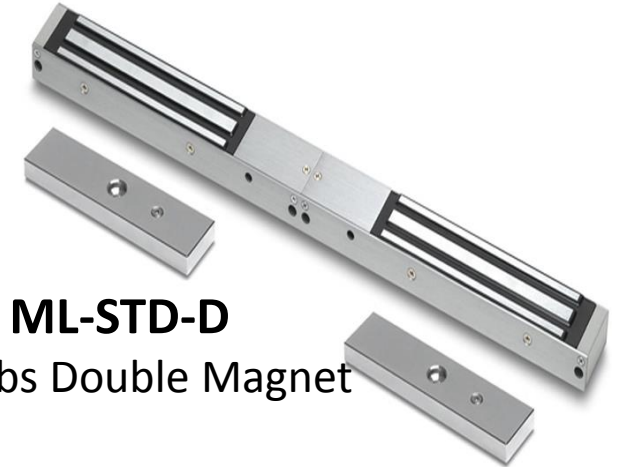

600lbs Internal Maglock Part numbers

ML-MINI
600lbs Magnet

ML-MINI-D
600lbs Double Magnet

ML-MINI-DS
600lbs Magnet with Door Status

ML-MINI-D-DS
600lbs Double Magnet with Door Status

ML-MINI-M
600lbs Monitored Magnet

ML-MINI-D-M
600lbs Monitored Double Magnet

ML-MINI-M-DS
600lbs Monitored Magnet
with Door Status

ML-MINI-D-M-DS
600lbs Monitored Double magnet
with Door Status

1200lbs Internal Maglock Part numbers

ML-STD
1200lbs Magnet

ML-STD-DS
1200lbs Magnet with Door Status

ML-STD-M
1200lbs Monitored Magnet

ML-STD-M-DS
1200lbs Monitored Magnet
with Door Status

ML-STD-D
1200lbs Double Magnet

ML-STD-D-DS
1200lbs Double Magnet with Door Status

ML-STD-D-M
1200lbs Monitored Double Magnet

ML-STD-D-M-DS
1200lbs Monitored Double magnet
with Door Status

External Maglock Part numbers

ML-MINI-EXML

600lbs Monitored External Magnet

ML-STD-GATE

1200lbs Monitored
External Magnet