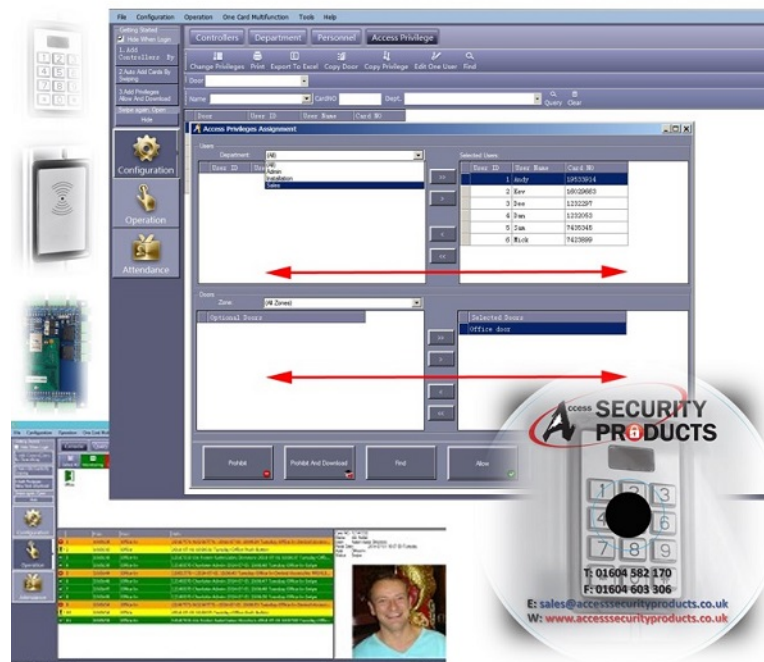

AC-ASP8000

KEY FEATURES:

20,000 users

100,000 offline events

Expandable-unlimited doors

Windows XP, 7 & 8 compatible

Reader in / and out

Simple configuration with user friendly step by step guide

Full Technical Support

AC-ASP-RLF

Fire relay Board Key features:

1 x Input for
Emergency Break glass,
Fire Alarm Contacts or other
auxiliary devices

4 x Outputs

Size: 160 x 43 x 15mm

T: 01604 582170 F: 01604 603306
E: sales@accesssecurityproducts.co.uk
W: www.accesssecurityproducts.co.uk