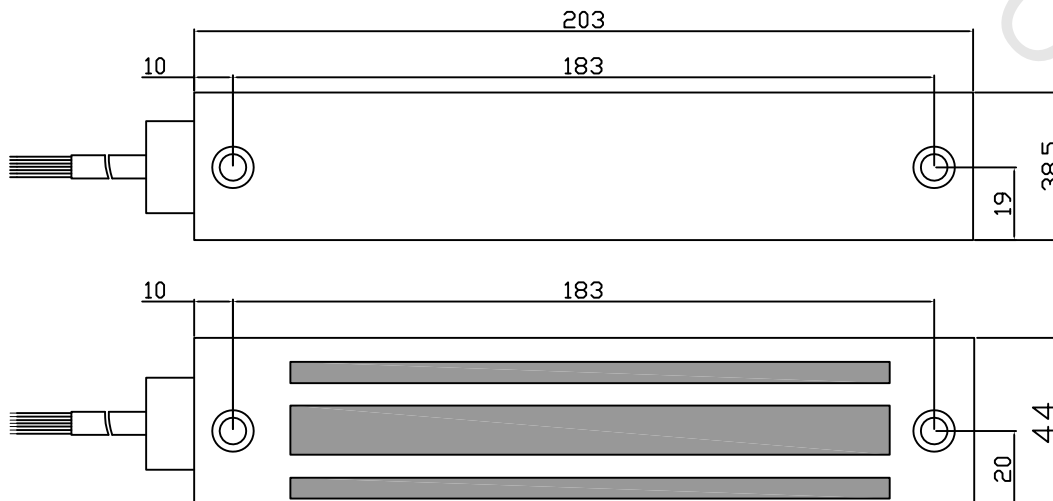

ELECTRO-MAGNETIC GATE LOCK

Reliable, Trusted, Distribution and Support

ML-MINI-GATE

A. 12VDC Input:

Connect the Red and Black wires to 12v DC +, Connect Green and Orange wires to 12v DC -

B. 24VDC Input:

Connect Red wire to 24v DC +, Connect Orange wire to 24v DC -, Link together Black and Green wires

C. Contacts:

Reed switch dry contacts are rated 0.25 Amp at 30VDC/AC for safe operation, do not exceed this rating.

If you require a normally open switch, connect the wires from the system to brown wire and yellow wire of Magnet.

If you require a normally closed switch, connect the wires from the system to brown wire and blue wire of Magnet.

12V	24V	LOCK STATUS SENSOR(REED SW.)
+ Red Black - Green Orange	+ Red Black Green - Orange